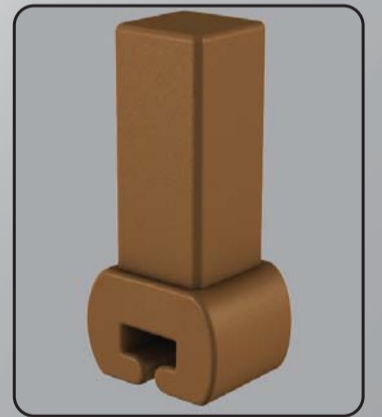

# Xpanda<sup>®</sup>

*Real Security*

Xpanda<sup>DIY</sup>  
*Real Security*  
**Alu-glide<sup>™</sup>**

**Fully framed aluminium trellis door**

Easy slide top track

Glass filled single top hanger & wheel

Aluminium lock style

Aluminium 'cactus' lock keep

Slide insert for easy glide in 20mm uprights

Slamlock with tamperproof protection

Low profile anti-trip bottom track

Glass filled single nylon guides ensure strength & easy operation

- ✓ Fully framed DIY trellis door with Slamlock
- ✓ 100% aluminium construction
- ✓ Rust resistant - ideal for coastal regions
- ✓ Comes with all fasteners
- ✓ Includes easy to follow installation DVD & fitting instructions