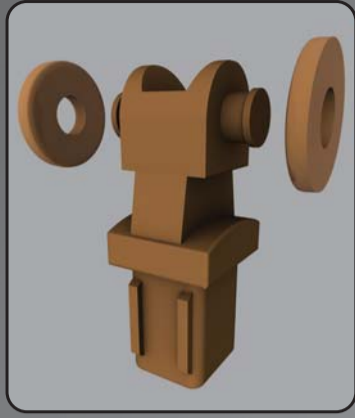

# Xpanda<sup>®</sup>

*Real Security*

Xpanda<sup>DIY</sup>  
*Real Security*  
**Alu-glide<sup>™</sup>**

**Fully framed aluminium trellis door**

Easy slide top track

Glass filled single top hanger & wheel

Aluminium lock style

Aluminium 'cactus' lock keep

Slide insert for easy glide in 20mm uprights

Slamlock with tamperproof protection

Low profile anti-trip bottom track

Glass filled single nylon guides ensure strength & easy operation

- ✓ Fully framed DIY trellis door with Slamlock
- ✓ 100% aluminium construction
- ✓ Rust resistant - ideal for coastal regions
- ✓ Comes with all fasteners
- ✓ Includes easy to follow installation DVD & fitting instructions