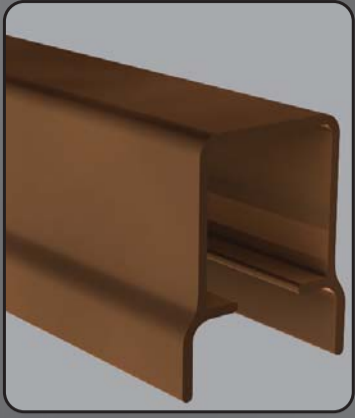

# Xpanda<sup>®</sup>

*Real Security*

Xpanda<sup>DIY</sup>  
*Real Security*  
**Alu-glide<sup>™</sup>**

**Fully framed aluminium trellis door**

Easy slide top track

Glass filled single top hanger & wheel

Aluminium lock style

Aluminium 'cactus' lock keep

Slide insert for easy glide in 20mm uprights

Slamlock with tamperproof protection

Low profile anti-trip bottom track

Glass filled single nylon guides ensure strength & easy operation

- ✓ Fully framed DIY trellis door with Slamlock
- ✓ 100% aluminium construction
- ✓ Rust resistant - ideal for coastal regions
- ✓ Comes with all fasteners
- ✓ Includes easy to follow installation DVD & fitting instructions