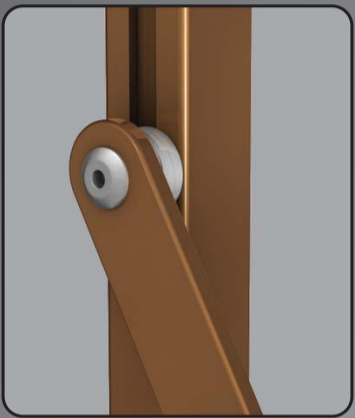

# Xpanda<sup>®</sup>

*Real Security*

Xpanda<sup>DIY</sup>  
*Real Security*  
**Alu-glide<sup>™</sup>**

**Fully framed aluminium trellis door**

Easy slide top track

Glass filled single top hanger & wheel

Aluminium lock style

Aluminium 'cactus' lock keep

Slide insert for easy glide in 20mm uprights

Slamlock with tamperproof protection

Low profile anti-trip bottom track

Glass filled single nylon guides ensure strength & easy operation

- ✓ Fully framed DIY trellis door with Slamlock
- ✓ 100% aluminium construction
- ✓ Rust resistant - ideal for coastal regions
- ✓ Comes with all fasteners
- ✓ Includes easy to follow installation DVD & fitting instructions