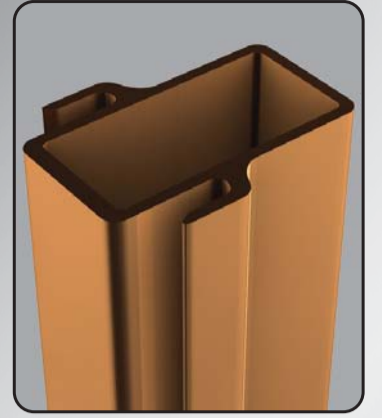

# Xpanda<sup>®</sup>

*Real Security*

Xpanda<sup>DIY</sup>  
*Real Security*  
**Alu-glide<sup>™</sup>**

**Fully framed aluminium trellis door**

Easy slide top track

Glass filled single top hanger & wheel

Aluminium lock style

Aluminium 'cactus' lock keep

Slide insert for easy glide in 20mm uprights

Slamlock with tamperproof protection

Low profile anti-trip bottom track

Glass filled single nylon guides ensure strength & easy operation

- ✓ Fully framed DIY trellis door with Slamlock
- ✓ 100% aluminium construction
- ✓ Rust resistant - ideal for coastal regions
- ✓ Comes with all fasteners
- ✓ Includes easy to follow installation DVD & fitting instructions