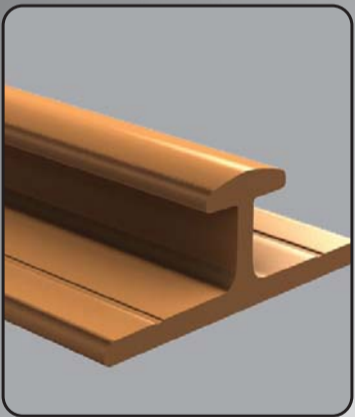

# Xpanda<sup>®</sup>

*Real Security*

Xpanda<sup>DIY</sup>  
*Real Security*  
**Alu-glide<sup>™</sup>**

**Fully framed aluminium trellis door**

Easy slide top track

Glass filled single top hanger & wheel

Aluminium lock style

Aluminium 'cactus' lock keep

Slide insert for easy glide in 20mm uprights

Slamlock with tamperproof protection

Low profile anti-trip bottom track

Glass filled single nylon guides ensure strength & easy operation

- ✓ Fully framed DIY trellis door with Slamlock
- ✓ 100% aluminium construction
- ✓ Rust resistant - ideal for coastal regions
- ✓ Comes with all fasteners
- ✓ Includes easy to follow installation DVD & fitting instructions